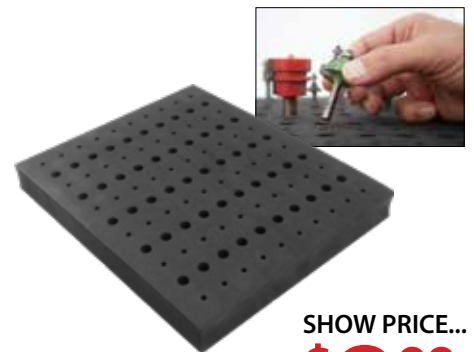

SILI COMPLETE GLUE KIT

4020

SHOW PRICE...
\$12⁹⁹

DOUBLE SIDED TAPE

3599

SHOW PRICE...
\$8⁹⁹

ZERO CLEARANCE TAPE

1196

SHOW PRICE...
\$4⁹⁹

FOAM ROUTER BIT TRAY

1044

SHOW PRICE...
\$9⁹⁹

GRACE TOOLS

REDEEM AT the Grace Tool Booth ONLY.
Coupons are only valid at the Show in the Grace Tool Booth BOOTH. While supplies last, no rain checks.