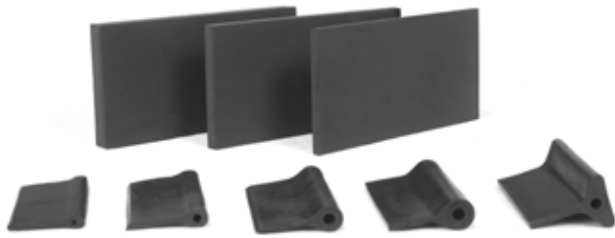

SHOW PRICE...
\$4⁹⁹

FOAM ROUTER BIT TRAY

1044

SHOW PRICE...
\$9⁹⁹

GRACE TOOLS

REDEEM AT the Grace Tool Booth ONLY.
Coupons are only valid at the Show in the Grace Tool Booth BOOTH. While supplies last, no rain checks.

8PC CONTOUR SANDING GRIP PAD SET

1100

SHOW PRICE...

\$5⁹⁹

1", 2" & 3" BOWL SANDING KIT

25

SHOW PRICE...

\$14⁹⁹