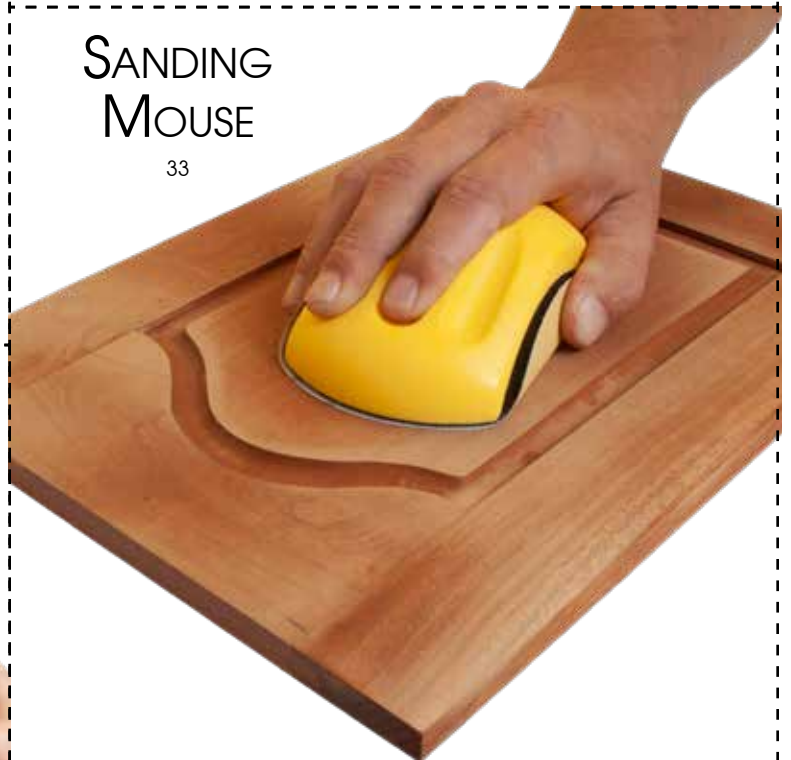

MICRO MESH 2" PAD 9 PACK

309

SHOW PRICE...

\$12⁹⁹

SANDING MOUSE

33

SHOW PRICE...

\$4⁹⁹