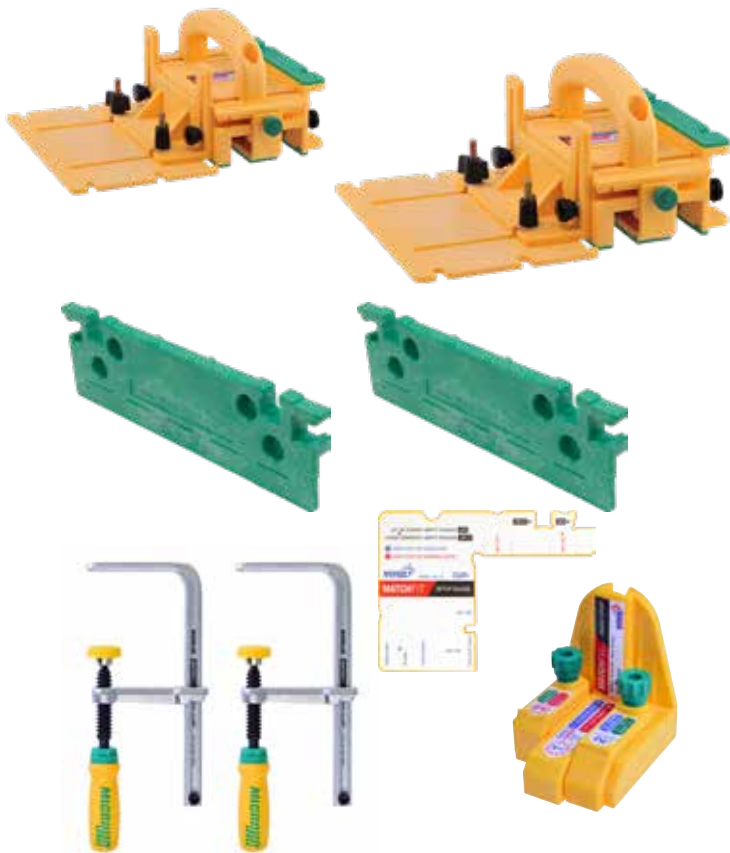

GRRIPPER MASTER PACK

5000

SAVE
\$80⁰⁰

REGULAR PRICE
\$289⁹⁹
SHOW PRICE...
\$209⁹⁹

GRAVITY HEEL JR.

FREE!

WITH PURCHASE OF
ANY GRRIPPER MODEL
INCLUDES THE GRR-RIPPER 100 AND GRR-RIPPER 200 MODELS

ZERO PLAY GUIDE BAR SYSTEM 2 PACK

1384

SHOW PRICE...
\$34⁹⁹

MICROJIG

WORK SMARTER. [®]

DISTRIBUTED BY
GRACE TOOLS

ARBOR SHIMS

4371

SHOW PRICE...

\$14⁹⁹

MATCHFIT COMBO PACK

4375

SAVE
\$15⁰⁰

REGULAR PRICE
\$79⁹⁹

SHOW PRICE...

\$64⁹⁹

GRR-RIP BLOCK

4387

SHOW PRICE...

\$24⁹⁹

REDEEM AT the Grace Tool Booth ONLY.
Coupons are only valid at the Show in the Grace Tool Booth BOOTH. While supplies last, no rain checks.