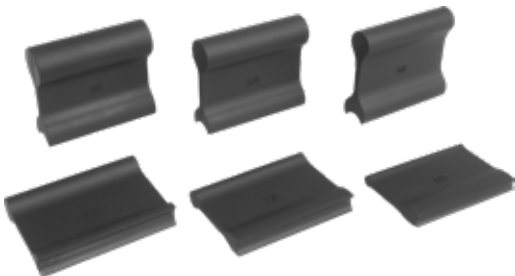

6PC HEAVY DUTY CONTOUR SANDING GRIPS

327

SHOW PRICE...

$12⁹⁹