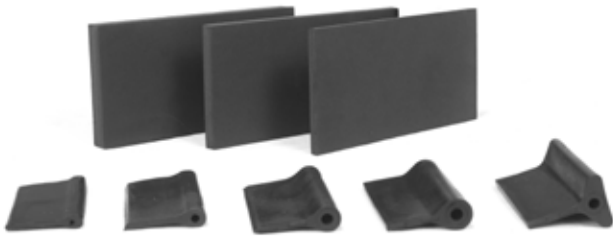

8PC CONTOUR SANDING GRIP PAD SET

110