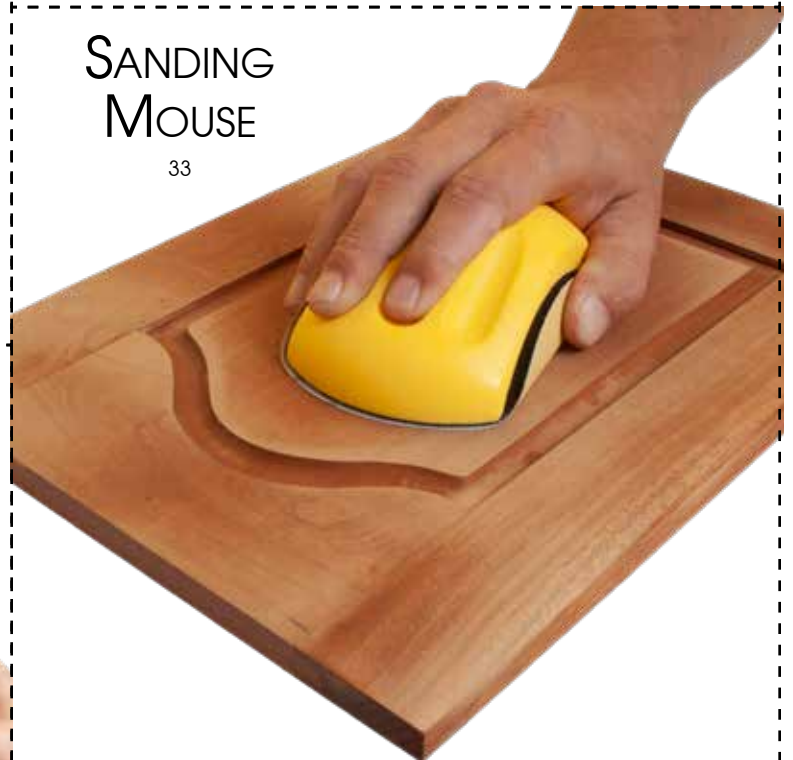

ANGLED CONTOUR SANDING GRIP PAD SET

308

SHOW PRICE...

\$9⁹⁹

SANDING MOUSE

33

SHOW PRICE...

\$4⁹⁹