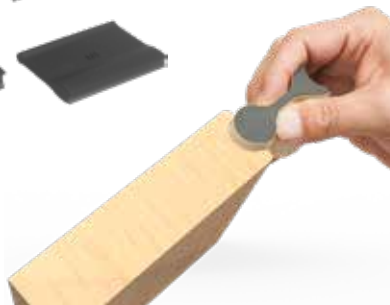

8PC CONTOUR SANDING GRIP PAD SET

110

SHOW PRICE...

$5⁹⁹

1", 2" & 3" BOWL SANDING KIT

25

SHOW PRICE...

$14⁹⁹

ANGLED CONTOUR SANDING GRIP PAD SET

308

SHOW PRICE...

$9⁹⁹

SANDING MOUSE

33

SHOW PRICE...

$4⁹⁹

6PC HEAVY DUTY CONTOUR SANDING GRIPS

327

SHOW PRICE...

$12⁹⁹