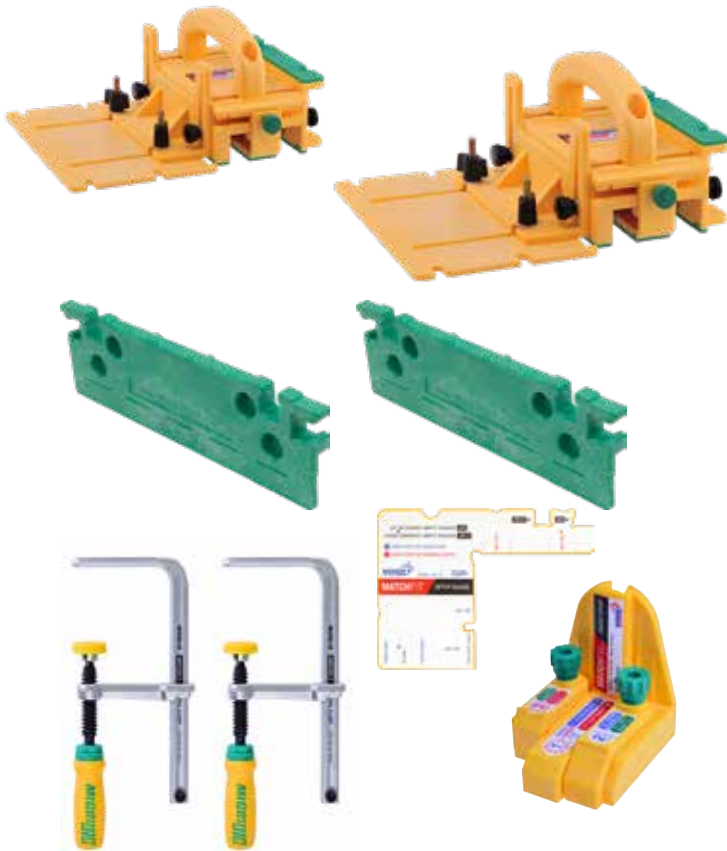

MICROJIG
WORK SMARTER.®

DISTRIBUTED BY
GRACE TOOLS

GRRIPPER MASTER PACK

5000

SAVE \$70⁰⁰

REGULAR PRICE
\$289⁹⁹
SHOW PRICE...
\$219⁹⁹

GRAVITY HEEL JR.

\$10⁰⁰
Value!

FREE!

WITH PURCHASE OF
ANY GRIPPER MODEL
INCLUDES THE GRR-RIPPER 100 AND GRR-RIPPER 200 MODELS

ZERO PLAY GUIDE BAR SYSTEM 2 PACK

1384

SHOW PRICE...
\$34⁹⁹

REDEEM AT the Grace Tool Booth ONLY.
Coupons are only valid at the Show in the Grace Tool Booth BOOTH. While supplies last, no rain checks.

MICROJIG

WORK SMARTER. JIG®

DISTRIBUTED BY
GRACE TOOLS

ARBOR SHIMS

4371

SHOW PRICE...

\$14⁹⁹

MATCHFIT COMBO PACK

4375

GRR-RIP BLOCK

4387

SHOW PRICE...

\$24⁹⁹

REGULAR PRICE
\$79⁹⁹

SHOW PRICE...

\$65⁹⁹